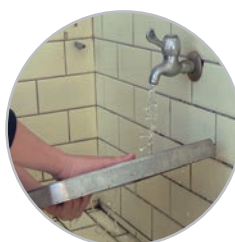

Parts: Platform, indicator, mount, cable

- 
 Units
- 
 Stainless Steel Platform
- 
 Backlit LCD
- 
 Tare function
- 
 Hold function

R460 Keg Scale

Say goodbye to imprecise "shaking and guessing" Inventory management is crucial for the success of any well-run bar. Charder's portable keg scale makes it easy to weigh beer kegs quickly and reliably, featuring a low-profile reinforced platform to make liquid inventory a breeze. Weigh incoming kegs to ensure they are full upon delivery, and never again send back partially full kegs to the distributor!

Indicator features magnets for wall-mounting

16" diameter, suitable for a variety of different keg sizes

1 3/4" low-profile platform makes weighing heavy kegs easier and safer

- 
 Units
- 
 Stainless Steel Cover
- 
 Backlit LCD
- 
 Tare
- 
 Hold

R260 Remote Portion Scale

A compact and versatile scale with a remote display, the R260 features a high-capacity stainless steel platform, making it easy to verify weights quickly and accurately when receiving various food materials.

Removable 304 stainless steel surface Easy-to-clean